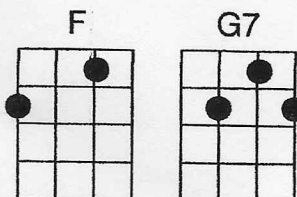

# HAWAII ALPHA DELTA KAPPA

Key of C  
4/4 C//// I

Chorus:

C F  
Hawaii Alpha Delta Kappa,

G7 C  
Our love for keiki never ending.

F  
Hawaii Alpha Delta Kappa

G7 C//  
Aloha from us all with love.

C G7 C C7  
Hawaii Alpha Delta Kappa